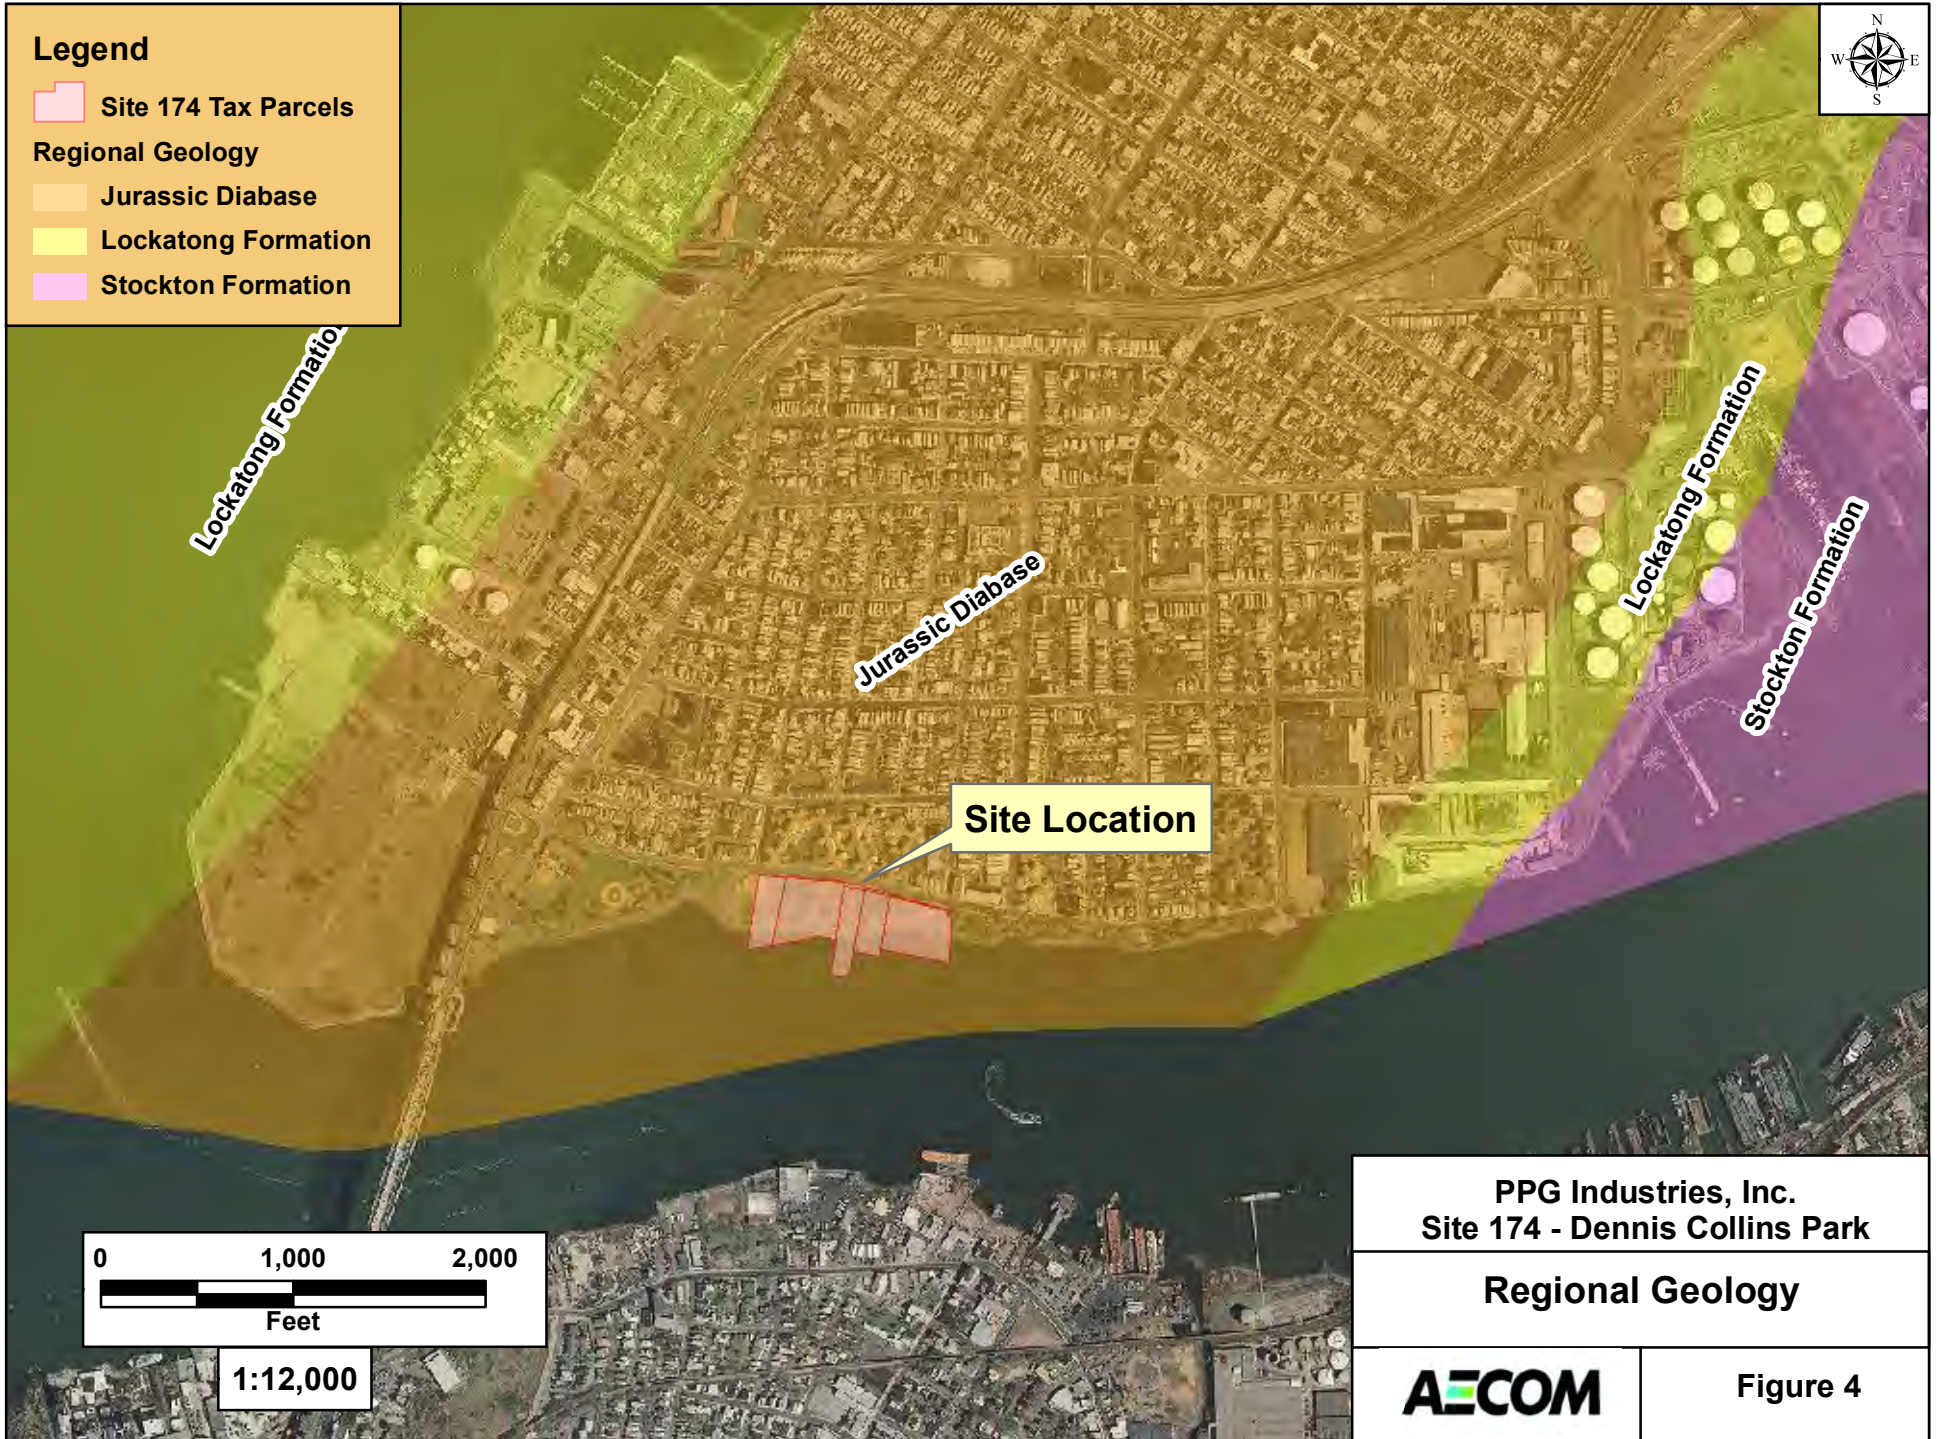

Legend

Site 174 Tax Parcels

Regional Geology

Jurassic Diabase

Lockatong Formation

Stockton Formation

1:12,000

PPG Industries, Inc.
Site 174 - Dennis Collins Park

Regional Geology

Figure 4